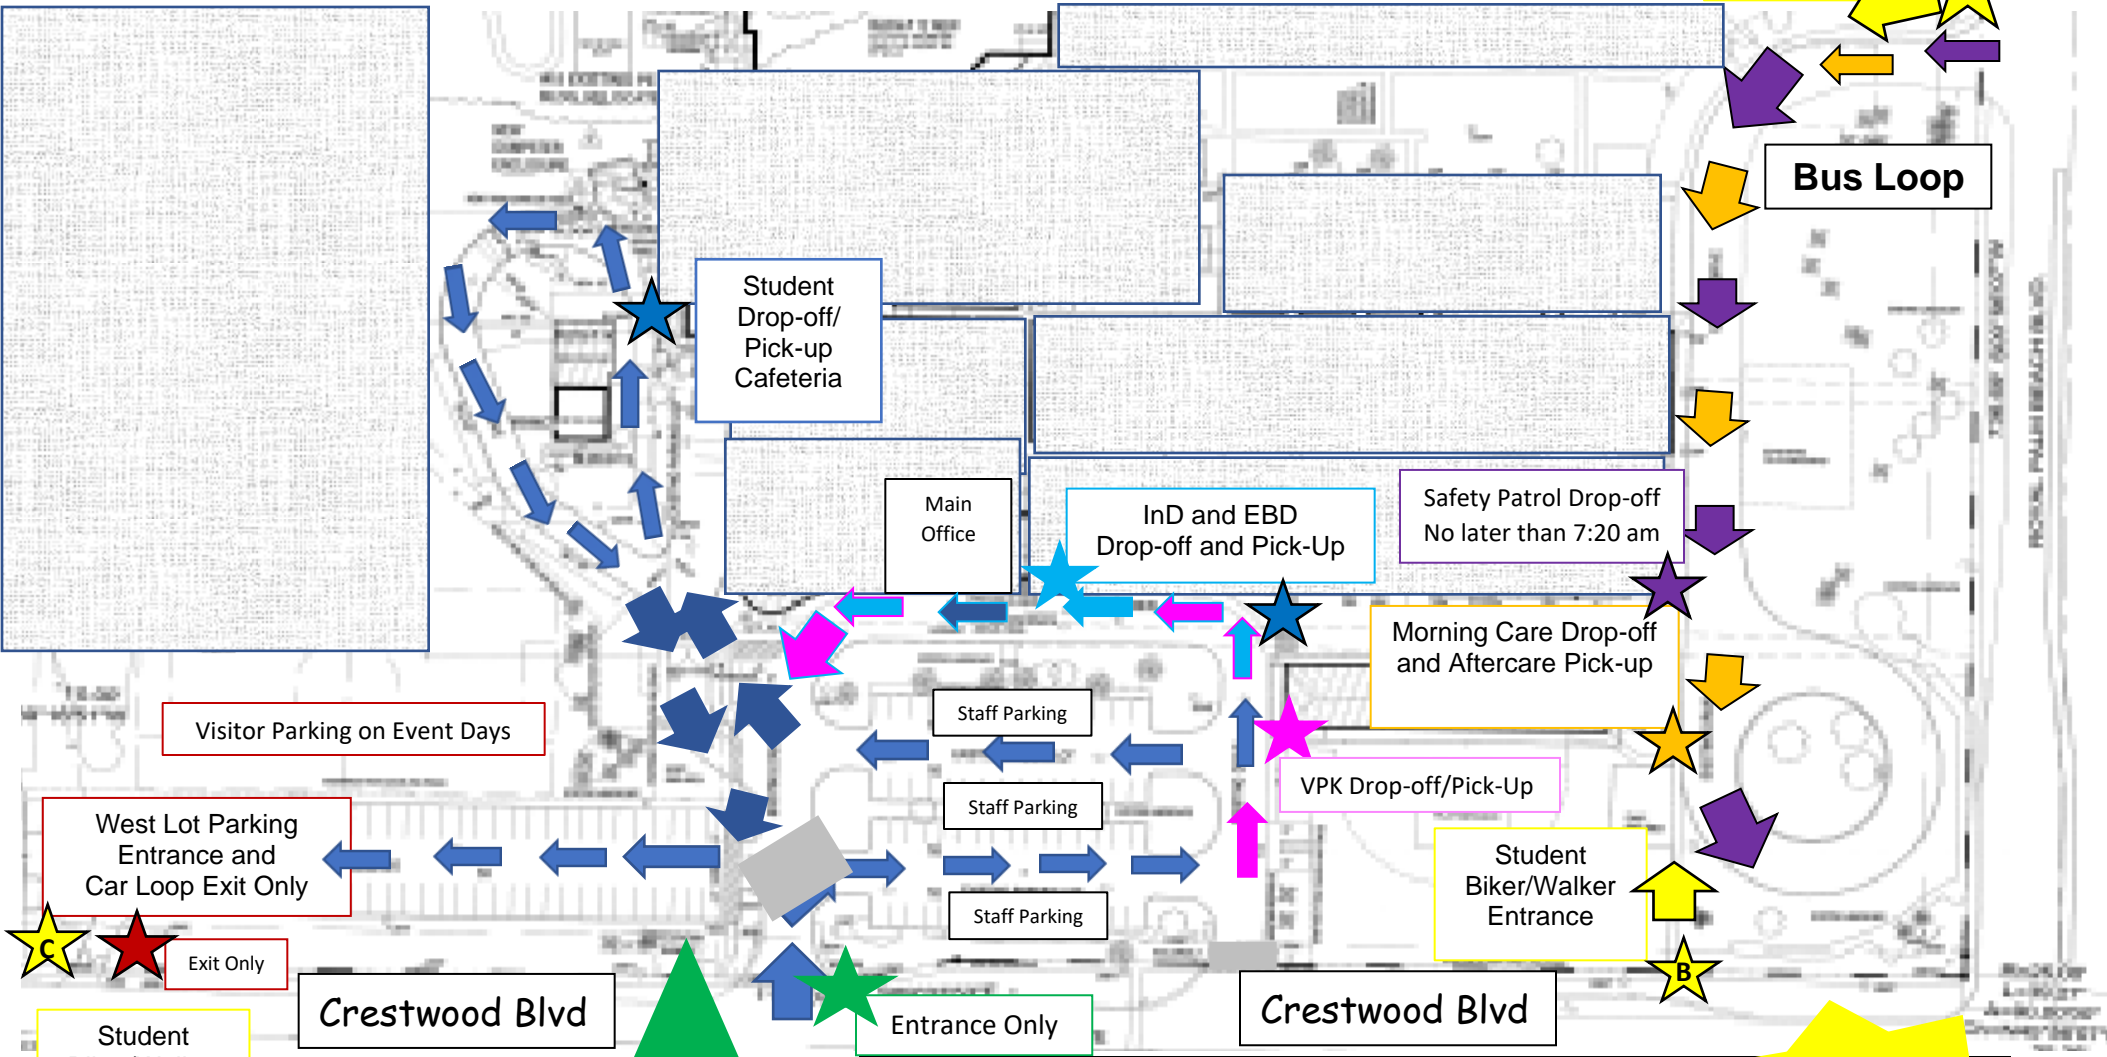

# H.L. Johnson Drop-off and Pick-up Locations 2023-2024

Student Biker/Walker Entrance

Bus Loop

Student Drop-off/  
Pick-up Cafeteria

Main Office

InD and EBD  
Drop-off and Pick-Up

Safety Patrol Drop-off  
No later than 7:20 am

Morning Care Drop-off  
and Aftercare Pick-up

Staff Parking

Staff Parking

Staff Parking

VPK Drop-off/Pick-Up

Student Biker/Walker Entrance

Visitor Parking on Event Days

West Lot Parking  
Entrance and  
Car Loop Exit Only

Exit Only

Student Biker/Walker Entrance

Crestwood Blvd

Entrance Only

Crestwood Blvd

**Drop-off entry into HJ begins at 7:25 am.  
Pick-up entry begins at 1:45 pm.**

- Arrow and Star Key**
- Blue Arrow and Star ~ Car line pick-up and drop-off
  - Teal Arrow and Star ~ InD/EBD Jaguar pick-up and drop-off
  - Yellow Arrow and Star ~ Student Biker/Walker Entrance
  - Orange Arrow and Star ~ Morning Care Drop-off and Aftercare Pick-up
  - VPK Drop-off/Pick-up
  - Purple Star ~ Safety Patrol Drop-off ONLY 7:20

**Three (3) Biker/Walker Gates Open**